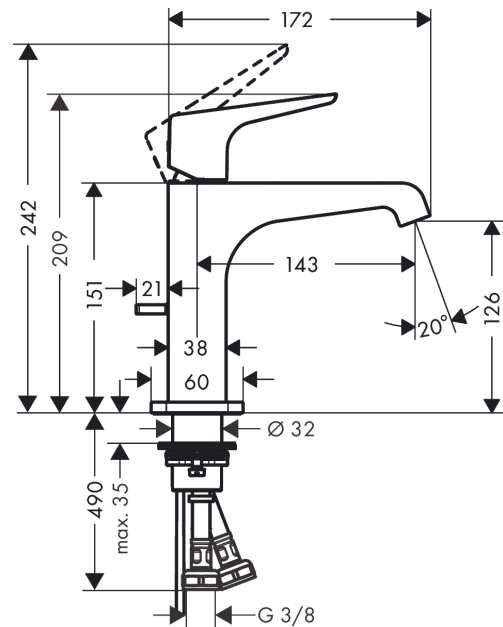

AXOR Citterio E

Single lever basin mixer 130 with lever handle and pop-up waste set

Surfaces: **Chrome** Article Number: **36110000**

Description

product features

- consists of: single lever basin mixer, waste set
- ComfortZone 130
- projection 143 mm
- laminar spray
- flow rate at 3 bar: 5 l/min
- ceramic cartridge
- temperature limitation adjustable
- suitable for continuous flow water heaters
- pop-up waste set G 1¼
- connection dimension: DN15

Technology

Design awards

Product image

Scale drawing

Flowchart